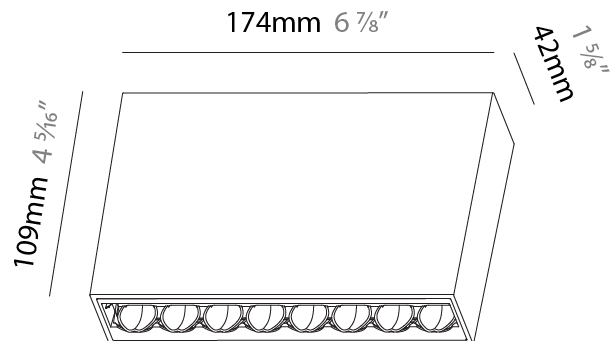

GENERAL

Series: Magiq Hollow Wallwash
Subseries: Magiq Hollow Wallwash
Brand: Prolicht
Division: Architectural
Mounting Type: Surface
Mounting Location: Ceiling
Subcategory: Wallwash

PHYSICAL

Shape: Rectangle
Length (mm): 174
Length (in): 6 ⁷/₈
Width (mm): 42
Width (in): 1 ⁵/₈
Height (mm): 109
Height (in): 4 ⁵/₁₆
Light Distribution: Direct
Fixture Finish: SSR / BKV / CWI / CRY / HAB / UFT / ITA / RUA / FTG / MYG / LOD / PUS / FRO / FUP / KIA / POP / BLS / SPG / MEY / GOH / GUM / CHC / COM / ABZ / JAG / OBR / MOS / ROR
Holder Finish: WHI / BLK
Fixture Material: Aluminum Die Cast

ELECTRICAL

Lamp Type: LED (Zhaga Standard)
Input Wattage (W): 19
Total Output Wattage (W): 17.3
Dimming: Tri-Mode (Non-Dimming and Phase Dimming (120Vac only) and 0-10V Dimming)
Driver Included: Yes
Driver Location: Integrated
Driver Type: Constant Current - Universal
Driver Class: Class 1
Input Voltage (V): 120 - 277
Constant Current (MA): 700mA

LED

Number of LEDs: 4
Color Temperature (°K): 2700 / 3000 / 3500 / 4000
Max. Delivered Lumen (lm): 1270 / 1270 / 1513 / 1544
Nominal Lumen (lm): 1492 / 1492 / 1778 / 1814
CRI: >90 CRI
Efficiency (%): 80
Lamp Life (hrs): 50000

OPTICAL

Adjustability: Fixed

RATINGS AND CERTIFICATIONS

Certified By: Certified for North American Standards
IP rating: IP20