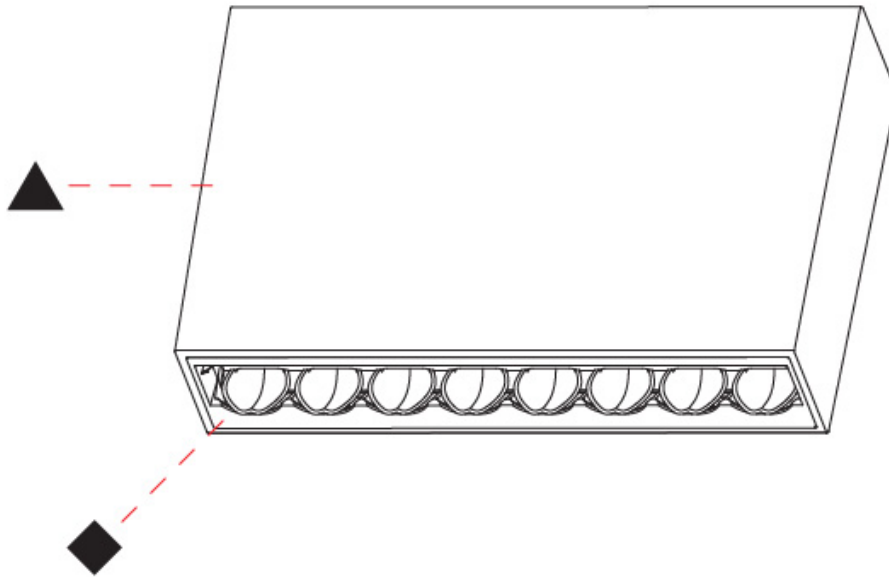

OPTICAL

Adjustability: Fixed

RATINGS AND CERTIFICATIONS

Certified By: Certified for North American Standards
 IP rating: IP20

MAGIQ HOLLOW WALLWASH SURFACE

A3D187-

PROJECT	_____
TYPE	_____
SPECIFIER	_____
QUANTITY	_____
DATE	_____